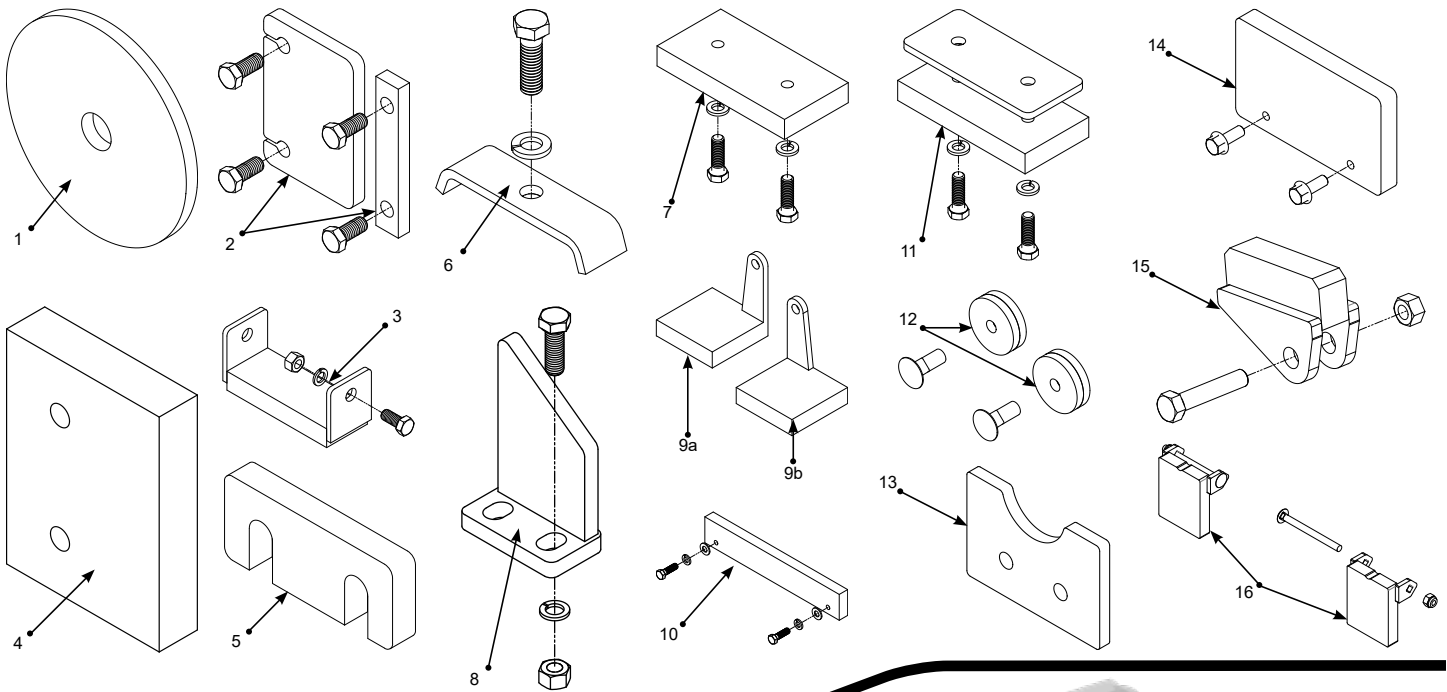

Boom Stops

Item	Model #	Description	Note
1	1509	Boom stop Thomas 2200 & 245 Kit (Qty 6)	
2	8867	Boom stop (Cat A & B Series) 2 per machine	
3	1862	Boom stop NH LS190 Kit	
4	7961	Boom stop Daewoo 801 Kit	
5	9257	Boom stop Hyundai	
6, 4	7965	Boom stop Daewoo 601 kit	
7	7467	Boom stop 3/4" (Bobcat) 1 per machine	
8	3955K	Boom stop Kit Bobcat S 150/160	
8	11715	Boom stop Kit Bobcat S 150/160 With Backhoe	
9a	7468-L	Boom stop (Bobcat 943 & 953) 1 per machine	A
9b	7468-R	Boom stop (Bobcat 943 & 953) 1 per machine	A
10	7469	Boom stop (Mustang) 1 per machine (960)	
11	11638	Boom stop Bobcat 130	
12	13211	Boom stop Gehl/Mustang (4240, 2041)	
13	13222	Boom stop Cat "C" Series Kit (.375)	
14	11493	Boom stop John Deere 313 - 315 Kit	
15	14580-K	Boom stop Bobcat S450 Kit	
16	19483-K	Kubota SSV65 Boom Stop Kit	

Note:
A. For Firestone tires on 943 & 953

TRACTION PICK / ICE PICK

Item	Model #	Description	Note	List \$
11	9054	Traction Pick / Ice Pick Kit - Bar Pad	A	\$15.00

Note:

A. Will only work with Cross-Bar tracks

To calculate: Total pad count divided by 2.

Installs on every other pad, only on the outside of the machine.