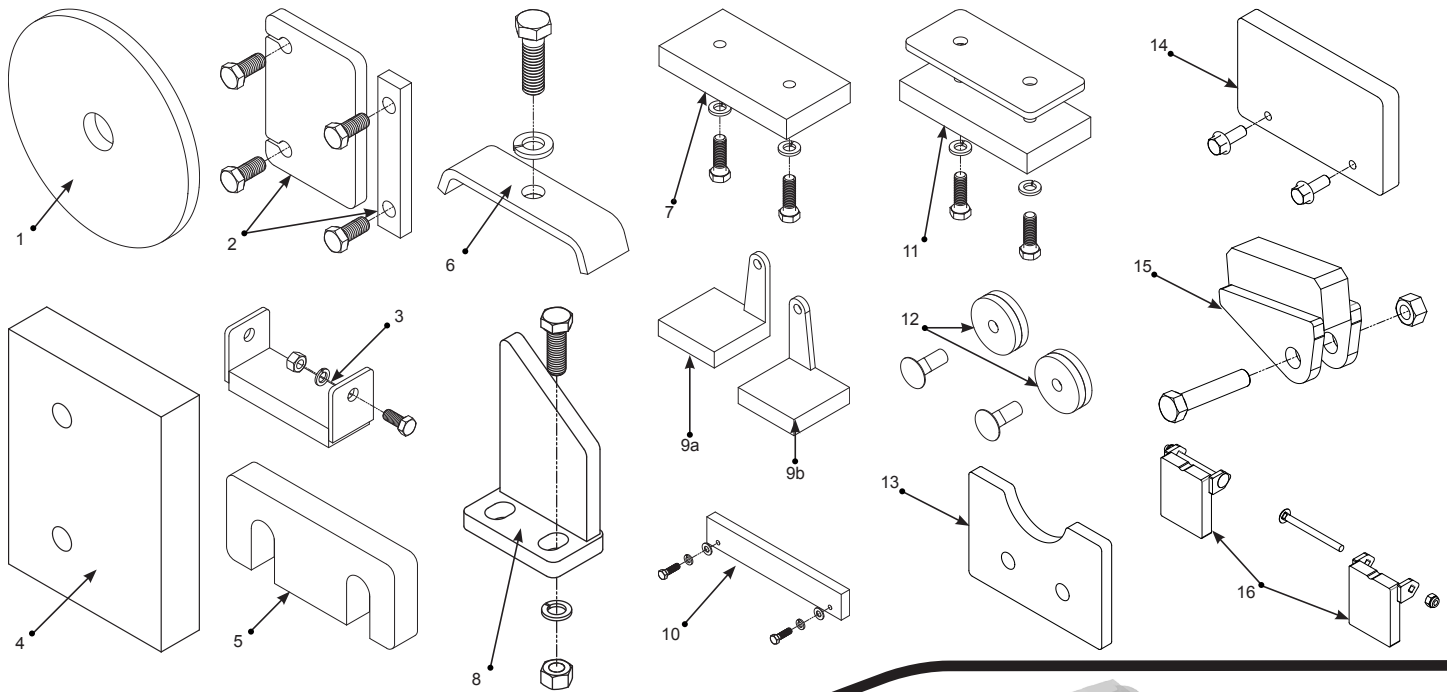

Boom Stop

Item	Model #	Description	Note
10	7469	Boom stop (Mustang) 1 per machine (960)	
9a	7468-L	Boom stop (Bobcat 943 & 953) 1 per machine	A
9b	7468-R	Boom stop (Bobcat 943 & 953) 1 per machine	A
7	7467	Boom stop 3/4" (Bobcat) 1 per machine	
2	8867	Boom stop (Cat A & B Series) 2 per machine	
6,4	7965	Boom stop Daewoo 601 Kit	
4	7961	Boom stop Daewoo 801 Kit	
1	1445	Boom stop Thomas 2200 & 245 (individual)	
1	1509	Boom stop Thomas 2200 & 245 Kit (Qty. 6)	
5	9257	Boom stop Hyundai	
3	1862	Boom stop NH LS190 Kit	
8	3955K	Boom stop Kit Bobcat S 150/160	
8	11715	Boom stop Kit Bobcat S 150/160 With Backhoe	
11	11638	Boom stop Bobcat 130	
12	13211	Boom stop Gehl/Mustang (4240, 2041)	
13	13222	Boom stop Cat "C" Series Kit (.375)	
14	11493	Boom stop John Deere 313 - 315 Kit	
15	14580-K	Boom stop Bobcat S450 Kit	
16	19483-K	Kubota SSV65 Boom Stop Kit	

Note:
A. For Firestone tires on 943 & 953

TRACTION PICK ICE PICK

Item	Model #	Description	Note
11	9054	Ice Pick Kit - Bar Pad	A
11	9785	Ice Pick Kit - Hard Shoe Pads	B

Note:
A. Cross-Bar track only
B. EX Hard-Shoe track only