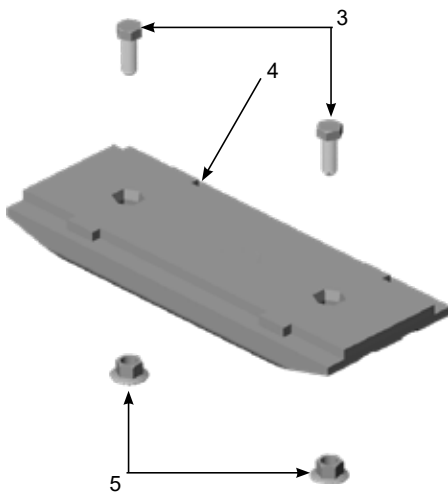

# Soft Track® & Hard Track Shoe Sets

Item	Urethane Shoe Model #	Description	Kit (lbs)
1,2	13246-SSSU10	46 Pad Soft Track® Shoe Set	154
1,2	13248-SSSU10	48 Pad Soft Track® Shoe Set	160
1,2	13250-SSSU10	50 Pad Soft Track® Shoe Set	167
1,2	13252-SSSU10	52 Pad Soft Track® Shoe Set	174
1,2	13254-SSSU10	54 Pad Soft Track® Shoe Set	180
1,2	13256-SSSU10	56 Pad Soft Track® Shoe Set	187

Item	Urethane Shoe Model #	Description	Kit (lbs)
1,2	14746-SSSU10	46 Pad Soft Track® Shoe Set	177
1,2	14748-SSSU10	48 Pad Soft Track® Shoe Set	185
1,2	14750-SSSU10	50 Pad Soft Track® Shoe Set	193
1,2	14752-SSSU10	52 Pad Soft Track® Shoe Set	200
1,2	14754-SSSU10	54 Pad Soft Track® Shoe Set	208
1,2	14756-SSSU10	56 Pad Soft Track® Shoe Set	216
1,2	14758-SSSU10	58 Pad Soft Track® Shoe Set	224